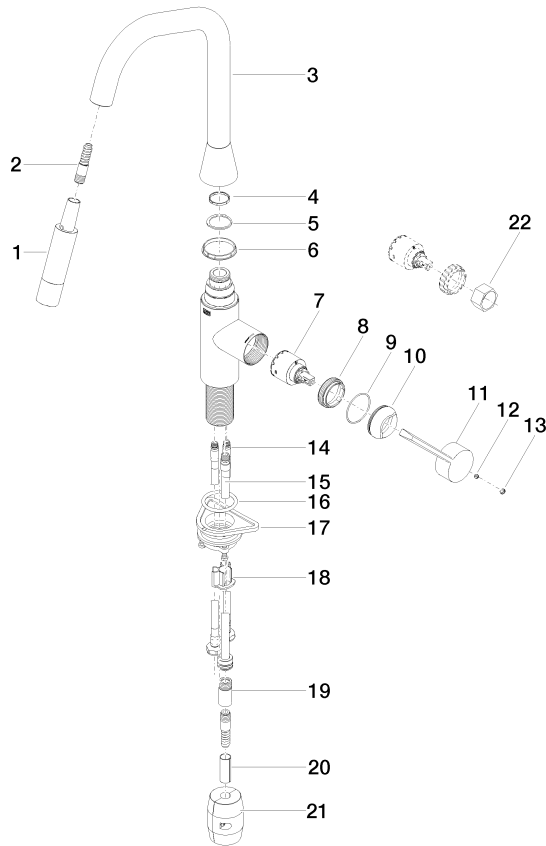

33 875 895

- 240mm projection
- pivotable spout 360°
- Optional swivel limiter available with swivel limiter set 12 821 970 90
- laminar and spray flow
- height of mixer 420 mm
- height up to laminar flow regulator 240 mm
- hole diameter 35 mm
- 2 x pressure hose with 3/8" cap nut
- 1800 mm metal shower hose
- sprayface with anti-scaling system
- max. flow 5.7 l/min at 3 bar flow pressure
- lead-free
- This product can help a building meet the requirements of Green Building Rating Systems, e.g. LEED®, BREEAM®, DGNB

SYNC Single-lever mixer Pull-down with spray function - Chrome

SYNC

33 875 895

Certificates

IAPMO_N-4976 (2). IAPMO_4976 (3). IAPMO_6397 (1).

33 875 895

SYNC Single-lever mixer Pull-down with spray function - Chrome

SYNC

33 875 895

Spare parts list

No.	Item Number	Name	Quantity used	Delivery time
1	90 12 11 148 00-00	shower	1	10
2	04 30 02 120 00-00	hose	1	10
3	90 28 22 301 00-00	spout	1	10
4	09 28 10 160 90	ring	1	2
5	09 28 10 162 90	ring	1	2
6	09 28 10 161 90	ring	1	2
7	90 15 05 064 00 90	cartridge	1	2
8	09 23 10 072 90	nut	1	60
9	09 14 10 190 90	seal	1	2
10	09 28 30 030-00	cover	1	10
11	09 20 89 020-00	handle	1	10
12	90 31 11 063 00 90	pin	1	2
13	90 31 20 087 00-00	plug	1	10
14	04 30 04 103 00 90	hose	2	2
15	04 28 20 067 00 90	pipe	1	2
16	09 14 10 036 90	seal	1	2
17	04 30 11 040 00 90	fixing set	1	2
18	09 20 93 056 90	insert	1	2
19	90 24 03 253 01 90	adaptor	1	2
20	09 30 03 038 90	hose	1	2
21	04 21 50 010 00 90	accessories	1	2
22	90 30 09 031 00 90	key	1	2